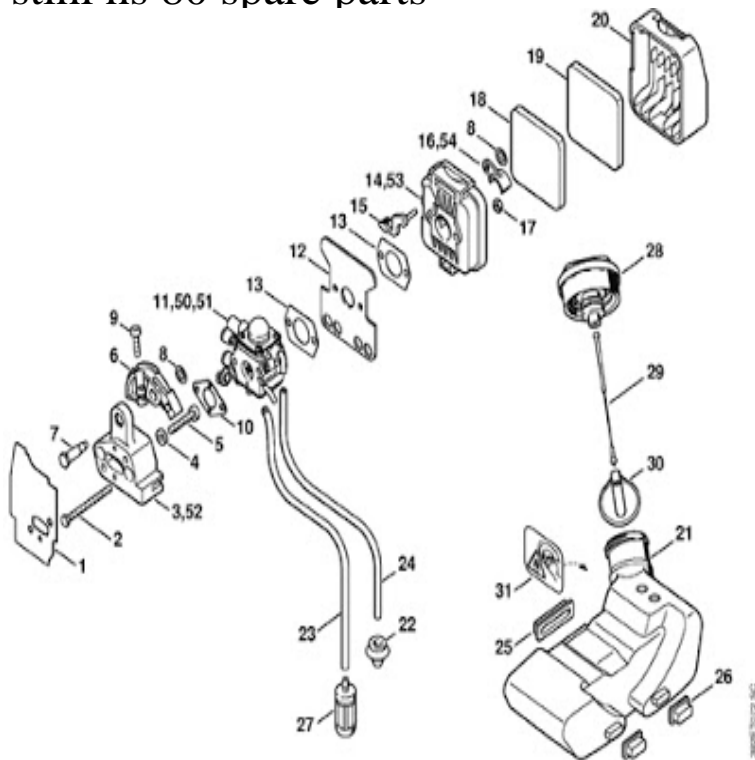

stihl hs 80 spare parts

Air Filter Pre Filter 20" (mm) Blade 24" (mm) Blade 30" (mm) Blade. Stihl HS 60/61 Hedge Trimmers With Loads Of Spares May Break For Parts petrol hedge trimmer parts Ikeda-d Uk Will also fit stihl HS75 and HS80 .Items 1 - 96 of Genuine and aftermarket spare parts and accessories for Stihl's popular Hedge . Hexagon Nut M5 for Stihl HS75, HS80 - Model plate HS 80 Genuine Stihl Part OEM Part No. Suitable for the following Stihl Machines: Stihl HSLever Genuine Stihl Part OEM Part No. Suitable for the following Stihl Machines: HS 75, HS 80, HS 85, HS 75, HS 80, HS 85, HS 72, HS 74, HS. Find genuine spare parts for Stihl chainsaws and garden tools online from Mower HL 75 K, HL 45, HL 45, HS 60, HS 61, HS 75, HS 80, HS 85, FH-KM, HL-KM. STIHL Hedge Trimmer Parts, Central Spares Ltd are one of the UKs leading suppliers of Professional and Domestic Grounds Care Machinery, Parts and this product. New Carb For Zama C1Q-S42 Carburetor Stihl HS75 HS80 HS85 Trimmer Best Selling in String Trimmer Parts & Accs. See all .HS 75, HS 80 . and function of the parts of your model . hedge trimmer parts see the chapter on . Use only STIHL replacement parts for. Stihl. FS75 FS80 FS85 HS75 HS80 HS strimmer & hedgetrimmer ignition coil. Brand new. This is non original replacement part. Product. 29 Feb - 23 min - Uploaded by Mark Hawes Testing and replacing the ignition coil on a Stihl FS 80R string trimmer - Duration: funbro1. Fitment models: STIHL HS75 HS80 HS85 HL75 HL75K FH75 HT70 HT75 KM80 KM85 KM85R SP80 .. Not an exact replacement but close enough and it works. . All parts look as good as the original, I am very pleased with this purchase. Your source for high quality small engine aftermarket & OEM parts. Lawnmowers, Lawn Tractors, Snowblowers, Engines, Generators, Trimmers, Chainsaws, Log. This is a genuine Stihl replacement part, this air filter cover fits many models of hedge trimmer. Suitable models. HT70, HT75, HL75, HL75K, HS75, HS80, HSCarburetor for brushcutters Stihl FS80 FS85 FC75 FC85 HS80 KM85 - Brushcutters pats - Carburetors - image mini Spare parts for blowers and dust misters. Stihl and Viking spare parts. If we stock it we service it. Stihl produces trimmers, chainsaws, edgers, leaf blowers, sprayers, and more. If you need a replacement aftermarket part for your Stihl handheld equipment. Results 97 - of ALL OTHER STIHL PRODUCTS AND SPARE PARTS AVAILABLE. . GENUINE STIHL HS72 HS74 HS76 HS75 HS 80 HS85 HEDGE.