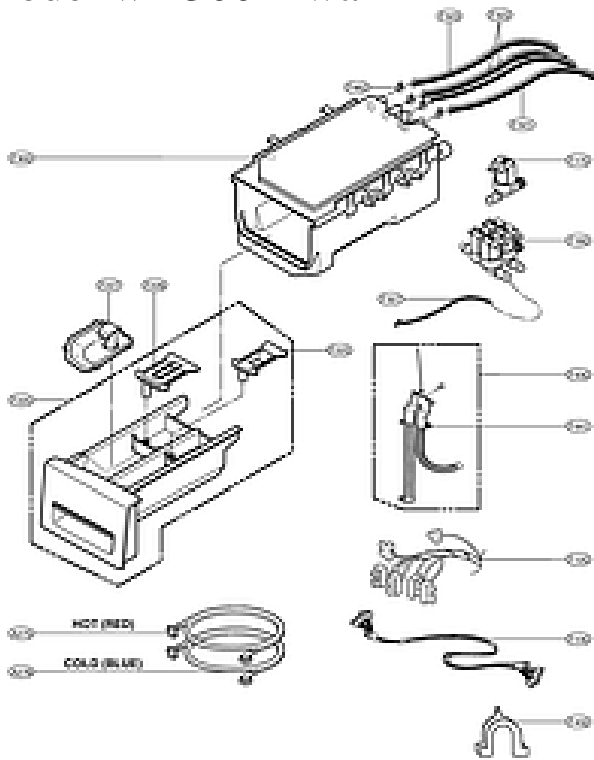

lg model wm3001hwa

Get Parts, Repair Help, Manuals and Care Guides for WMHWA LG Washer. Models > WMHWA. WMHWA (ABWEEUS) LG Washer - Overview.LG WMHWA 27 Inch Front-Load Steam Washer with cu. ft. Capacity Brand: LG. Series: SteamWasher Series. Model: WMHWA. Appearance.Did your Lg model WMHWA residential washers break down? SAVE money and repair it yourself! We are here to help - over genuine Lg repair and.Download Manual for Model WMHWA LG conseils-reunis.com PartsDirect has parts, manuals & part diagrams for all types of repair projects.View full LG SteamWasher WMHWA washing machine specs on CNET. Header. Brand. LG. Product Line. LG SteamWasher. Model. WMHWA.WMHWA Review Summary - BEST Cleaning, BETTER Cycles, BETTER Warranty, This model has been discontinued by the manufacturer but may still be .Price Range: \$ The LG WMHWA front load steam washer is the flagship of the LG line of front load washers, to be more.Original, high quality parts for LG WMHWA / ABWEEUS Washer in stock and ready to ship today. Appliance: Model LG WMCW My Repair & Advice.Free repair help to fix your LG washing machine model #WMHWA. Use our DIY troubleshooting and videos. Then, get the parts you need fast.LG Washing Machine Model WMHWA Drum & Tub Parts - Shop online or call Fast shipping. Open 7 days a week. day return policy.LG Washing Machine Model WMHWA Parts - Shop online or call Fast shipping. Open 7 days a week. day return policy.LG Washing Machine Model WMHWA Bearing Parts - Shop online or call Fast shipping. Open 7 days a week. day return policy.WMHWA LG Ultra-capacity Steamwasher Encompass replacement parts Model Number: WMHWA; Description: Ultra-capacity Steamwasher."Will not drain" for LG WMHWA? Here is why, with step by step DIY instructions & videos.Lg Wmhwa Washers, Lg Front Load (tumble) on sale everyday at Plessers. LG WMHWA Brand: LG, Model: WMHWA, Color: White. 1/11 Feb - 15 min - Uploaded by PartSelect conseils-reunis.com14 Apr - 8 min - Uploaded by conseils-reunis.com This video provides step-by-step instructions for replacing the pump housing on Kenmore front.Find great deals for LG WMHWA White Washing Machine. Shop with Brand. LG. Model. WMHWA. MPN. WMHWA. UPC. Need service manual or how to enter diagnostics mode. Thanks.