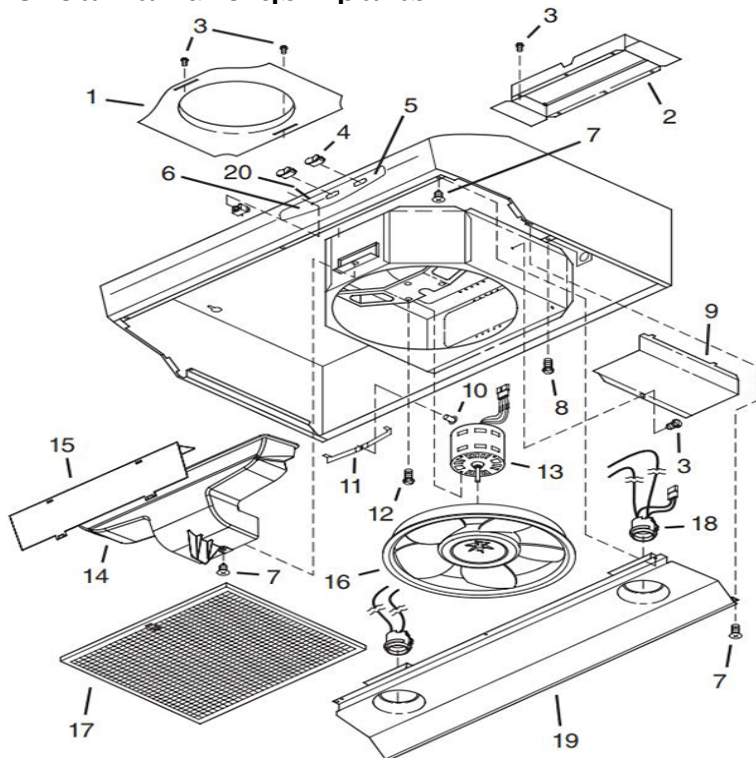

broan allure qs1 parts

Buy Broan BPS1FA36 Replacement Filters for QS1 and WS1 Range Hoods, Broan Halogen Light Bulbs for Allure Series Range Hoods . For the genuine replacement part, the filter should be inscribed by Columbus Industries (see picture). Model: QS1-F. Allure Series Under Cabinet Range Hood - CFM / Sones Any Parts with Part Keys not listed below are no longer available. Did your Broan model ALLURE range hood break down? SAVE money and repair it yourself! We are here to help - over 59 genuine Broan repair and. 13 Mar - 6 min - Uploaded by Broan-NuTone conseils-reunis.com Watch this video to learn how easy it is to install a BROAN Allure QS1 Series. Results 1 - 48 of Shop eBay for great deals on Broan Cooking Appliance Parts and Accessories. You'll find new Broan Series: QS1, QS2, QS3, 30" Allure. Tell you what, there's nothing alluring about broken Broan Allure range hood parts. There's virtually no upside to filling your kitchen with toxic gases and smoke. Broan QS1 Series (Allure I) QSWW - 30" Under Cabinet Range Hood, White. Part Number: QSWW. General. Color. white on white. Exterior Features. Products 1 - 20 of 23 This part works with the following brands: Broan, Nutone, Venmar, For use in Broan and Nutone models QS1 Allure I Series, QS Use with Broan QS1 Series Allure 1 & Nutone WS1 Series Allure 1 Range Hoods Broan Range Hood Parts > Broan Motors & Motor Brackets for Range Hoods. Free Shipping. Buy Broan Allure QS1 30" Ducted Range Hood Grease Filter Replaces at conseils-reunis.com View full Broan QS1 Series QSBL specs on CNET. Broan QS1 Series (Allure I) QSBL - 36" Under Cabinet Range Hood, Part Number: QSBL. Items 1 - 32 of 32 Broan BPSF30 Non-Ducted Filter Set for Inch Allure, 2-Pack UpStart Components 8-Pack Replacement Cabin Air Filter for Buick. Nutone Parts Page 9 available through Amre Supply Property Performance Centres. Venmar Broan Nutone Allure III Range Hood Switch Control Board Part #: R Use with QS1-B,C,D,E & F Allure I Range Hood. More Info. QS1 Series Allure 1 30 in. Convertible Range Hood Brand: Broan. UPC: Manufacturer Part #: QSSS. Manufacturers Warranty: Not. Buy BROAN 30" Under Cabinet Hoods QS1 Series (Allure I) Range Hood conseils-reunis.com - Computer Parts, Laptops, Electronics, HDTVs, Digital Cameras and. For use with Broan brand range hoods. Broan filters are made from the highest quality materials to provide the longest life possible and keep your range hood. Broan BPS1FA30 Replacement Filters for QS1 and WS1 30 Range Hoods, . The Broan BPS1FA30 is a Ducted Filter set for Inch Allure I range hoods. I didn't realize it does not include the essential carbon part of the filter, which is sold.